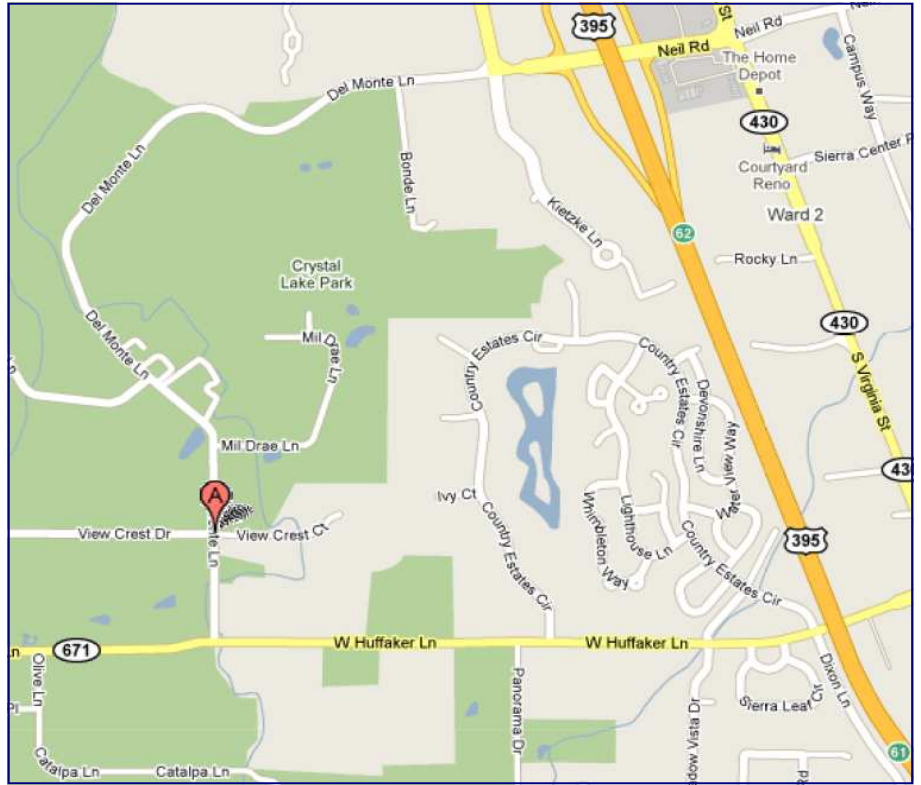

Wednesday * August 18th
OUTDOOR KITCHEN TOUR
Driving Directions

First Stop

2710 Del Monte Lane

5:30 - 6:30 p.m.

Parking on View Crest Lane

Second Stop

4870 Gallup Road

6:45 - 8:00 p.m.

Parking on Gallup Road